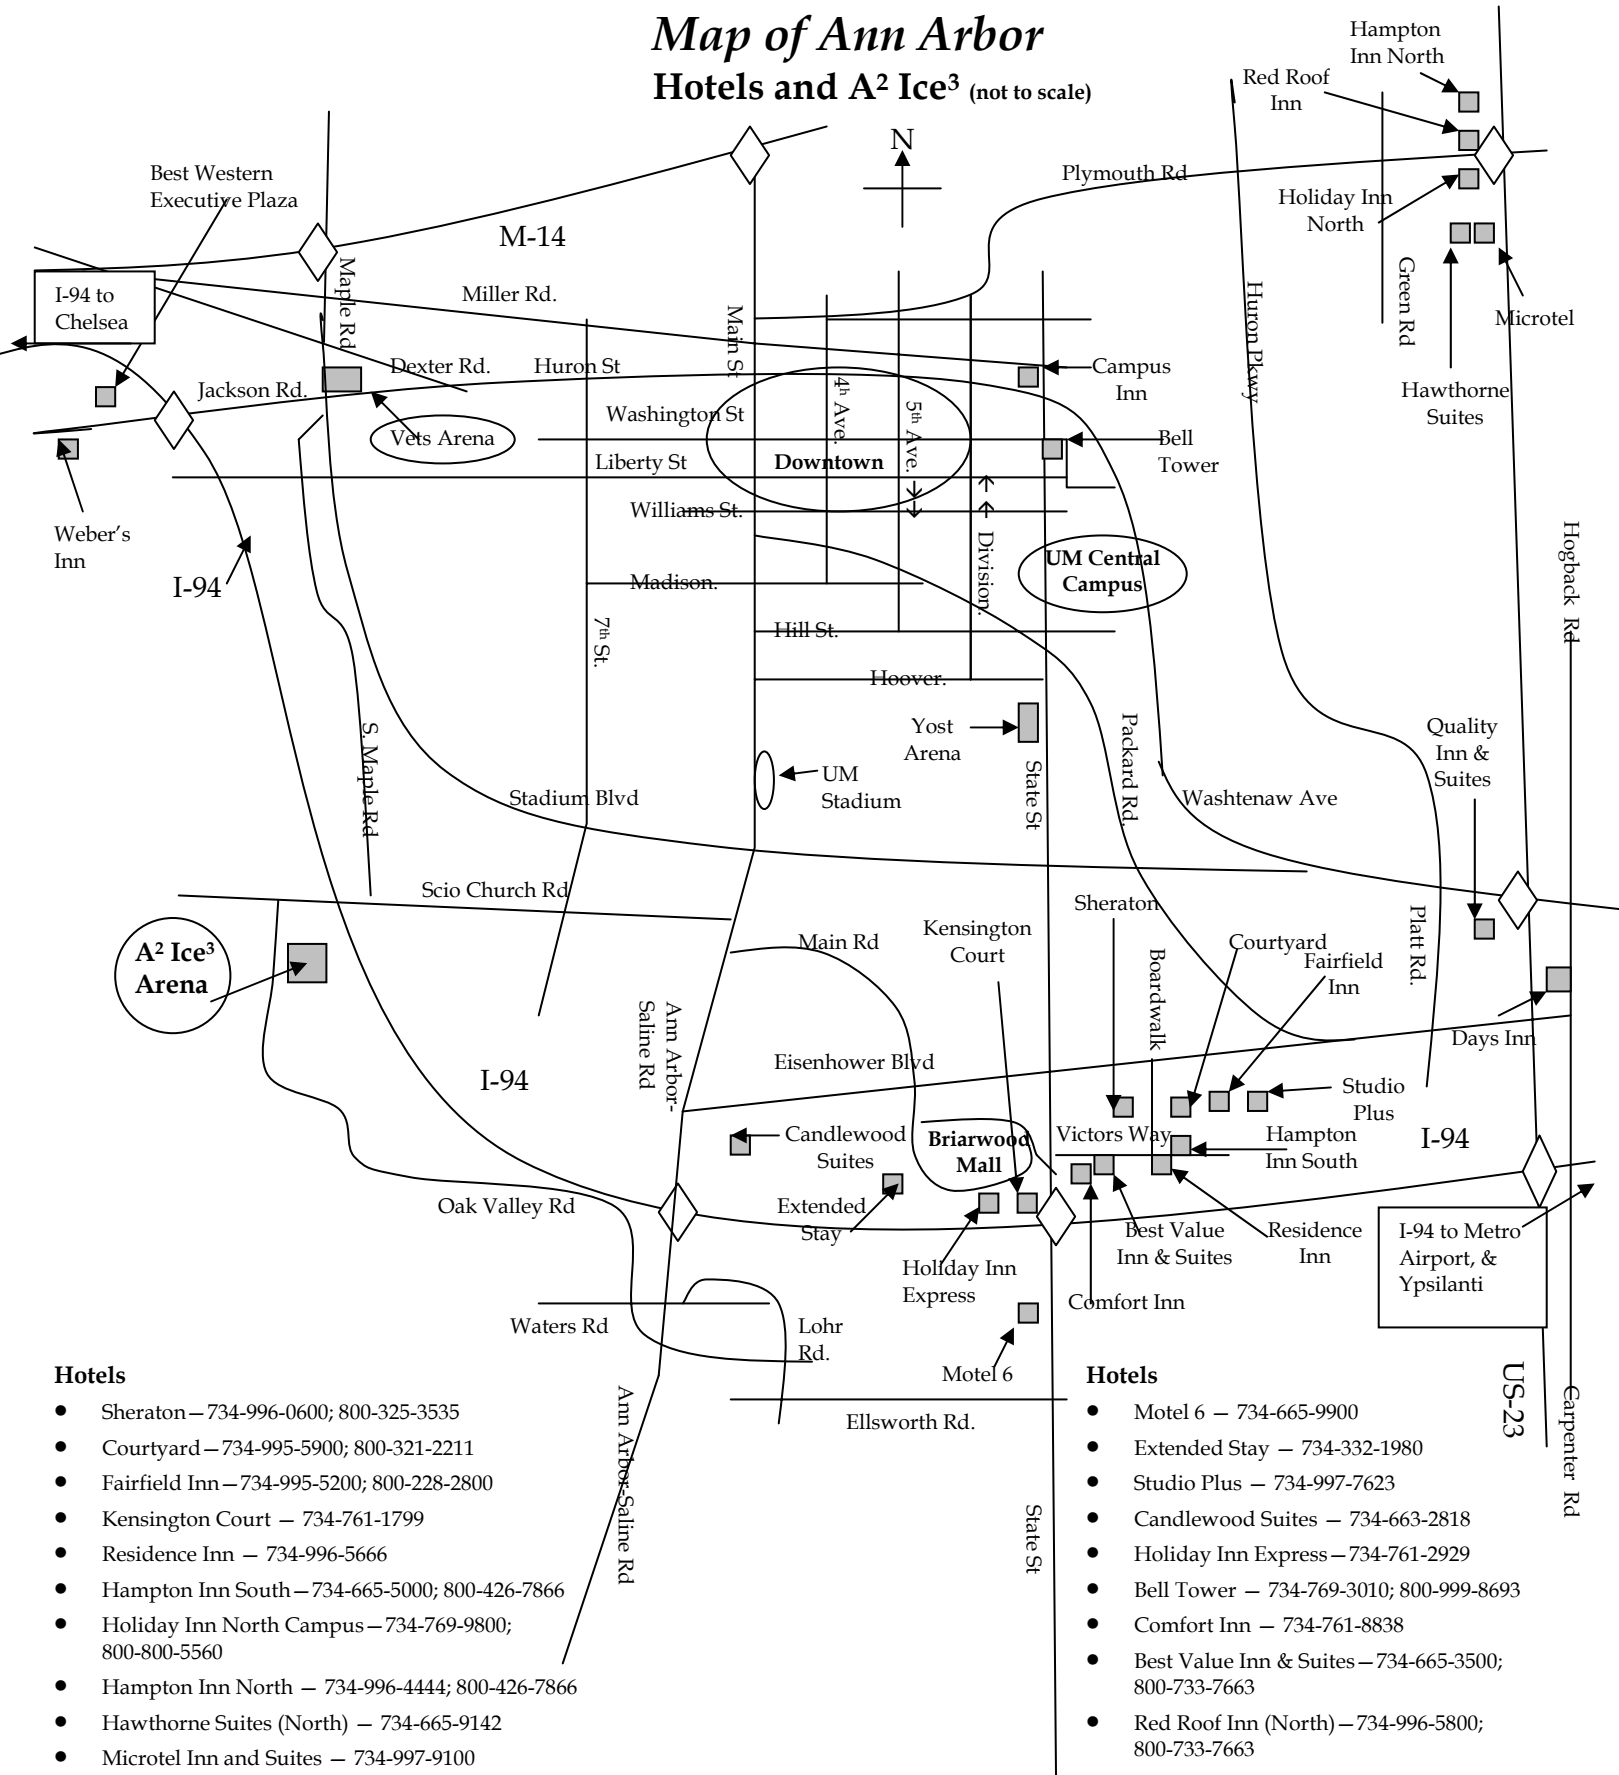

Map of Ann Arbor Hotels and A² Ice³ (not to scale)

Hotels

- Sheraton – 734-996-0600; 800-325-3535
- Courtyard – 734-995-5900; 800-321-2211
- Fairfield Inn – 734-995-5200; 800-228-2800
- Kensington Court – 734-761-1799
- Residence Inn – 734-996-5666
- Hampton Inn South – 734-665-5000; 800-426-7866
- Holiday Inn North Campus – 734-769-9800; 800-800-5560
- Hampton Inn North – 734-996-4444; 800-426-7866
- Hawthorne Suites (North) – 734-665-9142
- Microtel Inn and Suites – 734-997-9100
- Weber's Inn **** – 734-769-2500; 800-443-3050 – www.webersinn.com
- Campus Inn – 734-769-2200; 800-666-8693

Hotels

- Motel 6 – 734-665-9900
- Extended Stay – 734-332-1980
- Studio Plus – 734-997-7623
- Candlewood Suites – 734-663-2818
- Holiday Inn Express – 734-761-2929
- Bell Tower – 734-769-3010; 800-999-8693
- Comfort Inn – 734-761-8838
- Best Value Inn & Suites – 734-665-3500; 800-733-7663
- Red Roof Inn (North) – 734-996-5800; 800-733-7663
- Best Western Executive Plaza – 734-665-4444; 800-221-2222
- Ypsilanti Marriott – 734-487-2000; 800-228-9290
- Comfort Inn - Chelsea – 734-443-8000
- Quality Inns & Suites – 888-429-7140
- Days Inn – 734-971-0700

◆ Expressway exits

Distance to A² Ice³ from Main & West Hotels – 3- 4 miles
Distance to A² Ice³ from North Hotels – 10 miles
Distance to A² Ice³ from Detroit Metro Airport – 25 miles
Distance to A² Ice³ from Chelsea – 18 miles